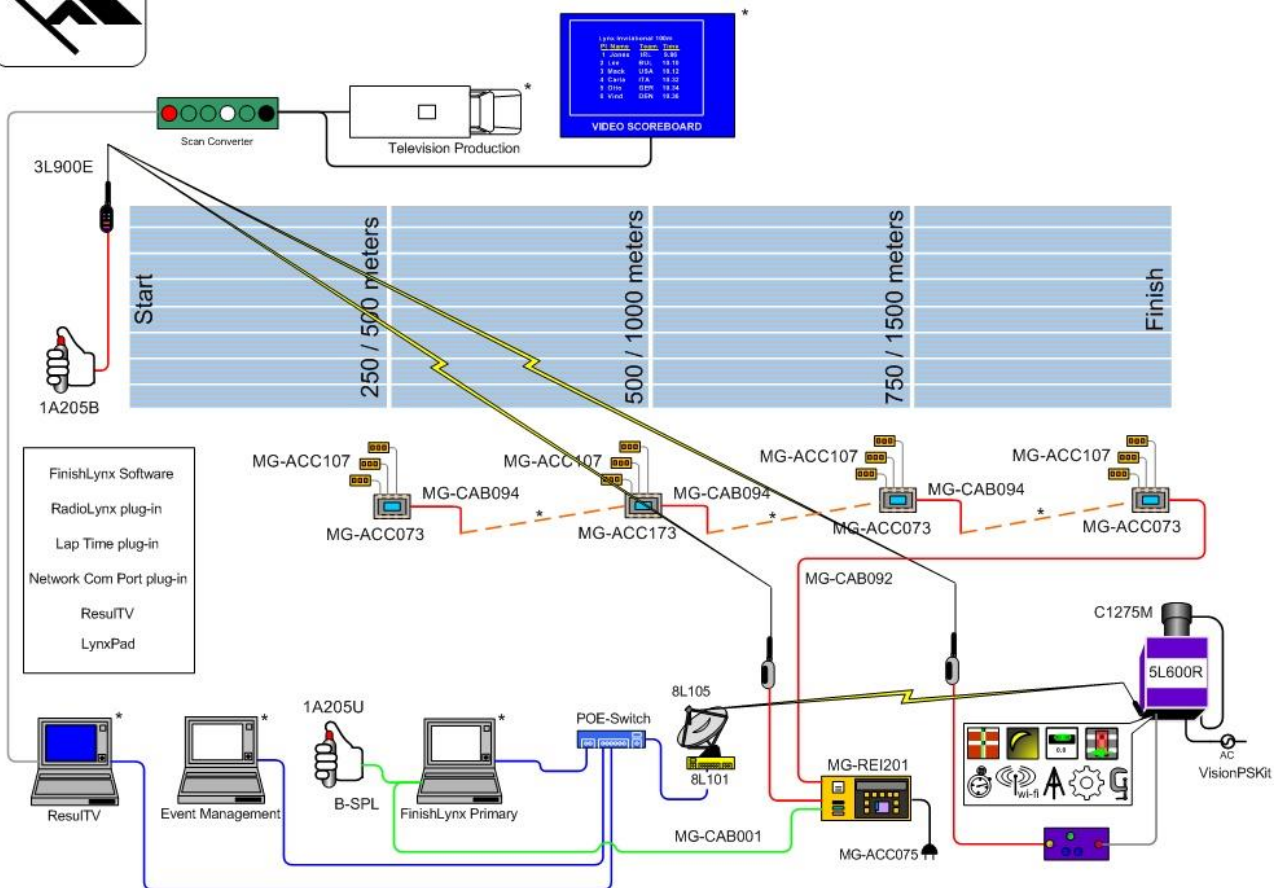

Rowing - Canoe - Kayak – Gold

* Computers, wiring to split points, video scoreboard, and television production vehicle not included in package