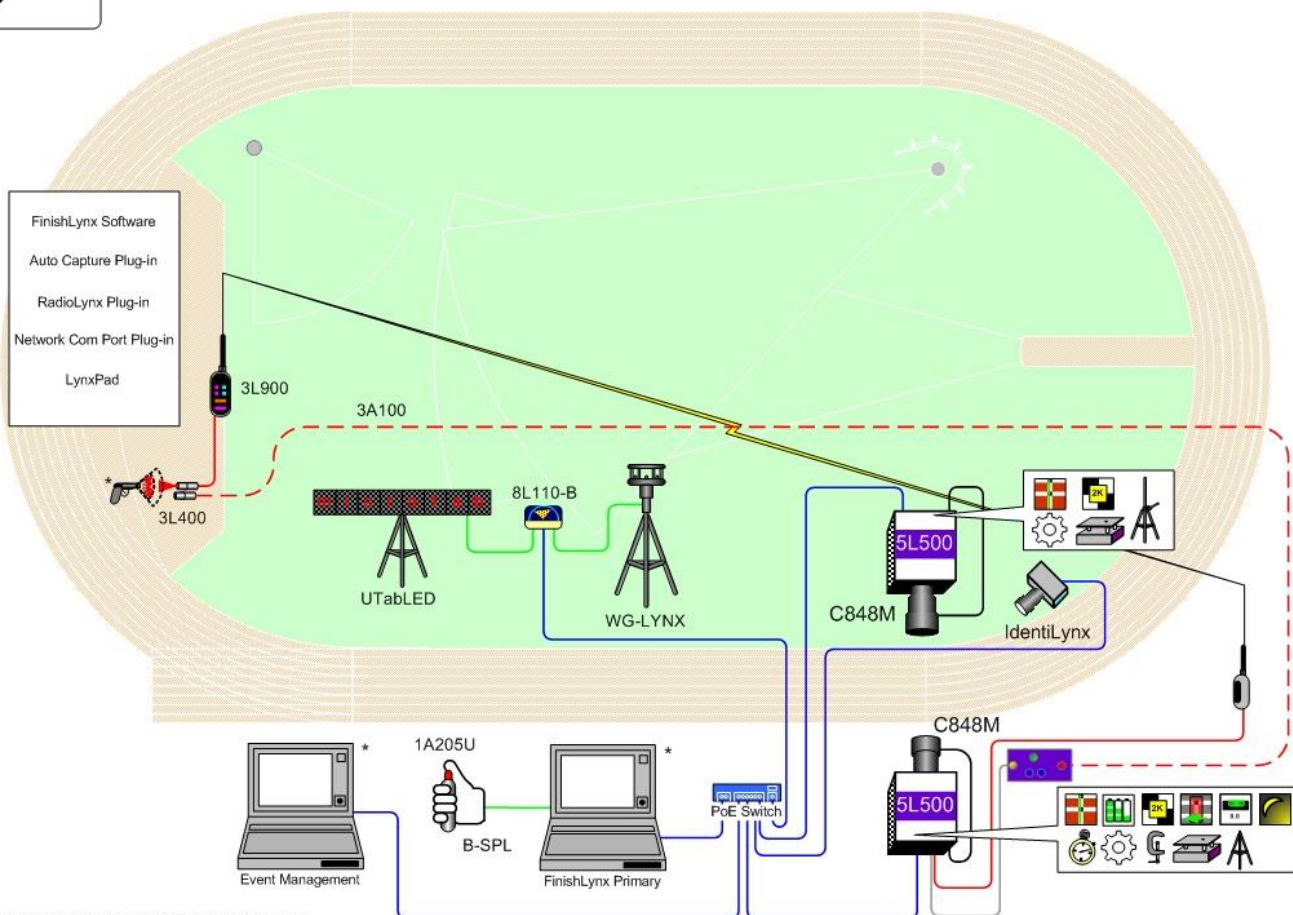

Athletics – Championship Elite

* Computers and starting pistol not included in package