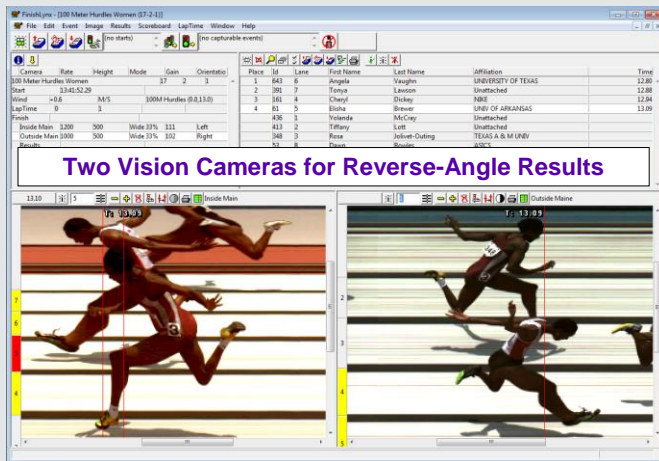

## IAAF- Approved 3-Camera Timing System (2 Photo Finish Cameras + 1 IdentiLynx) with Advanced Camera & Network Options

The **CHAMPIONSHIP ELITE** Package includes all the components of the **CHAMPIONSHIP** Package, plus: •

### Two Vision Cameras for Reverse-Angle Results

"There should be at least two photo finish cameras in action, one from each side..." - **IAAF Rule 165:20 (2014-15)**

**Multiple-Camera Results System** – The Championship Elite Package includes two 2,000 fps EtherLynx Vision cameras so you can capture full-color photo finish images from both sides of the finish line. The package also includes an IdentiLynx full frame video camera so you can produce head-on video that is time-synchronized with your results.

The reverse-angle camera and IdentiLynx video are especially useful in races where the view of an athlete's torso may be obstructed by another competitor - making it difficult to establish a finish order. In this case, you can see **three different time-synchronized views** of the finish line in order to evaluate a very close finish with accuracy up to 1/2000<sup>th</sup> of a second.