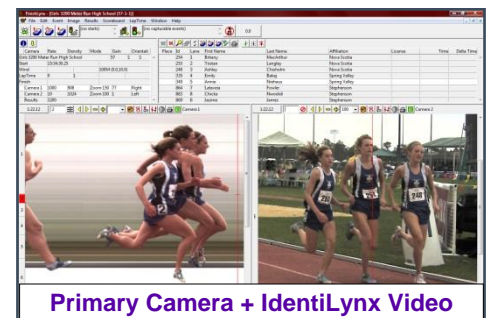

## Components

- **Primary Camera: EtherLynx Vision**, 2,000 fps x 1280 pixels, color images, timer-enabled, EasyAlign.
  - **LuxBoost Low-Light Amplification Option**
  - **Internal Battery Pack Option**
  - **Internal Camera Level Option**
  - **Electronic Filter Option**
  - **Internal RadioLynx Option**
  - **C-Mount f1.2, 8-48mm Motorized Zoom Lens (x2)**
- **Second Camera: EtherLynx Vision**, 2,000 fps x 1280 pixels, color images, EasyAlign, High-Res, upgradeable
- **IdentiLynx Full-Frame Video Camera** (30 fps, 720p)
- **Ultrasonic Wind Gauge** (IAAF compliant)
- **SerialLynx (Wired/Wireless) Network Adapter**
- **9-Digit Alphanumeric LED Display**
- **Remote Lens & Remote Camera Positioner (x2)**
- **RadioLynx Wireless Start System**
- **All-inclusive Power, Ethernet, & Start Cable Set**
- **Tripod & Mounting Hardware for Precise Adjustment**
- **Professional Tripod with 3m+ elevated mounting**
- **Built-in Interface to Scoreboards and Wind Gauges**
- **Full-Access to Lynx Technical Support**
- **1-Year Renewable Warranty**
- **FinishLynx32 Multi-Language\* Photo Finish Software**
  - **Network COM Port Plug-in**
  - **Automatic Capture Mode (ACM) Plugin**
  - **RadioLynx Wireless Start Plugin**
- **LynxPad Multi-Language Meet Management Software**

The reverse-angle camera and IdentiLynx video are especially useful in races where the view of an athlete's torso may be obstructed by another competitor - making it difficult to establish a finish order. In this case, you can see **three different time-synchronized views** of the finish line in order to evaluate a very close finish with accuracy up to 1/2000<sup>th</sup> of a second.